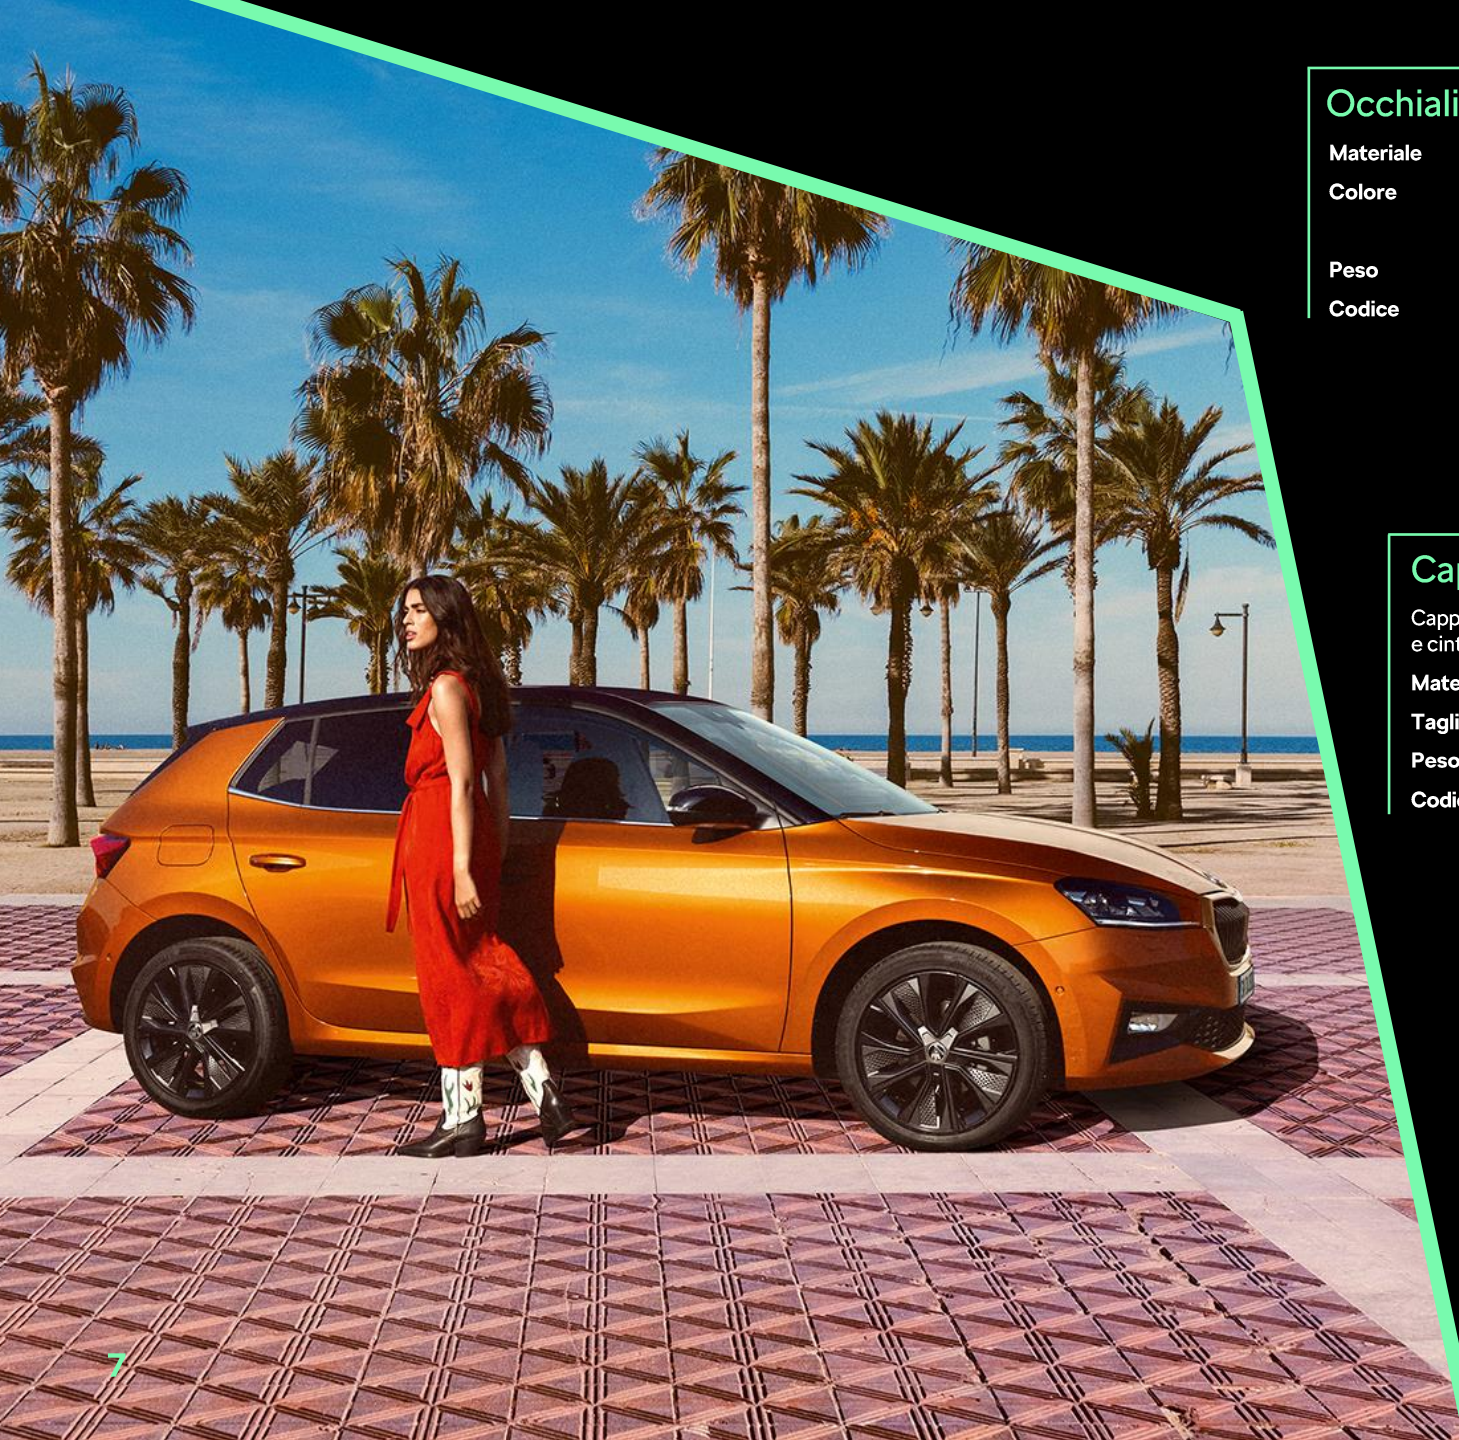

Occhiali da sole

Materiale	plastica
Colore	lenti: grigio fumo montatura: verde elettrico
Peso	25 g
Codice	6U0087900A adulto 6U0087900D bambino

Cappellino da baseball

Cappellino da baseball con logo Škoda ricamato e cinturino per la regolazione della taglia.

Materiale	100% cotone	
Taglia	unica, regolabile	
Peso	83 g	
Codice	000084300BC622 / 6U0084300D 622	verde elettrico
	000084300BC549 / 6U0084300D 549	verde smeraldo

Bucket hat

Materiale	100% cotone
Taglia	M: 55 - 57 cm, L: 58 - 60 cm
M	6U0084308D 622 verde elettrico 6U0084308D 549 verde smeraldo
L	6U0084308E 622 verde elettrico 6U0084308E 549 verde smeraldo